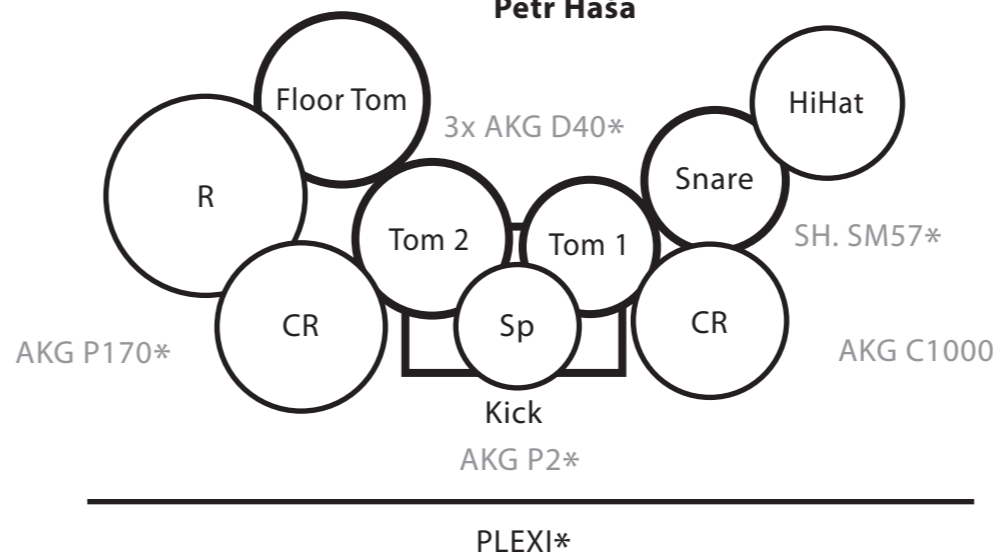

3x 230V Euro

1x 230V Euro

odposlech KLÁVESY

Milan Podroužek

Petr Haša

odposlech BICÍ

SPEAKER SIMULATOR Di
Phantom 48V

Richard Lukes

LEAD GUITAR

Eva Ventrubová

LEAD VOCAL
SHURE KSM8*

Petr Hloušek

LEAD VOCAL
Mic Shure Beta87C*

BASS GUITAR (5st)

XLR OUT

BASS AMP

2x 230V Euro

2x 230V Euro

odposlech RICHARD

odposlech EVA

odposlech PETR

* plexi i uvedené mikrofony vozíme s sebou

KABINET

JMÉNO

PETR HLOUŠEK
EVA VENTRUBOVÁ
RICHARD LUKES
MILAN PODROUŽEK
PETR HAŠA

AMP / INSTR. OUT

BASS Guitar, Di OUT
/
LEAD Guitar, SPEAKER SIMULATOR Di, Phantom 48V
KEYBOARDS (2x), Jack OUT 4x (L/R, L/R)
DRUMS

MIC

1x VOCAL PROCESOR XLR OUT
1x (SHURE KSM8*)
/
1x VOCAL PROCESOR XLR OUT
DRUM MIC SET*